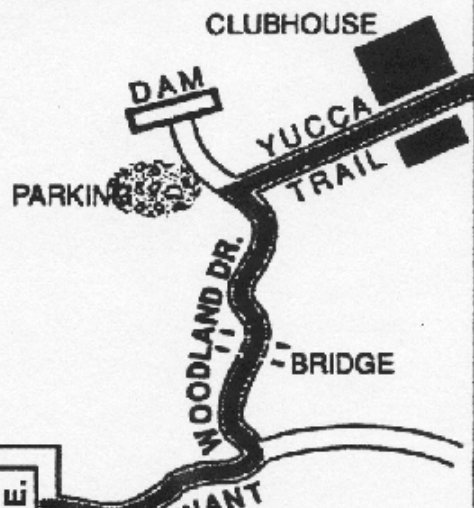

NATURE FRIENDS
423 YUCCA TRAIL
SIERRA MADRE, CA 91024
(626) 355-0117

N
O
R
T
H

DIRECTIONS: FOOTHILL FWY.,
#210, BALDWIN OFFRAMP NORTH.
FOLLOW SIGN TO SIERRA MADRE
(BALDWIN JOGS LEFT @ FOOTHILL
THEN CONTINUES NORTH). SIERRA
MADRE RIGHT. MOUNTAIN TRAIL
LEFT. STURTEVANT RIGHT.
WOODLAND DR. LEFT. PARKING IS
ON LEFT OF YUCCA TRAIL, THEN
WALK UP YUCCA TRAIL TO
CLUBHOUSE.

SIERRA MADRE BLVD.

MOUNTAIN TRAIL AVE.

*City of
Sierra Madre*

MAP NOT TO SCALE

ROSEMEAD BLVD.

FOOTHILL BLVD.

BALDWIN AVE.